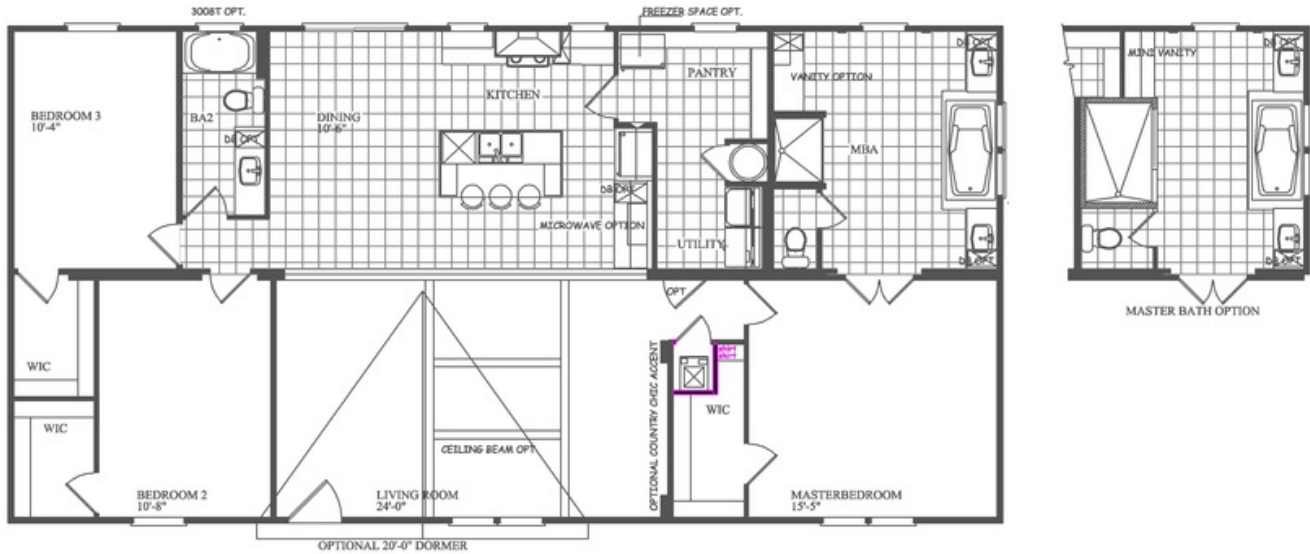

THE IDALOU Model number: 45TMA32603AH19

3 beds • 2 baths • 1920 sq.ft. • 32' width • 60' depth

Our home building facilities invest in continuous product and process improvements. Plans, dimensions, features, materials, specifications and availability are subject to change without notice or obligation. Renderings and floor plans are representative likenesses of our homes and may differ from the actual homes. We invite you to tour a Home Center near you and inspect the highest value in quality housing available or call (972) 230-8030 to speak with a Home Consultant. Copyright 2017, CMH. All rights reserved.

<https://www.claytonhomesdfw.com>

CLAYTON HOMES- DESOTO

1101 S BECKLEY AVE
DESOTO, TX 75115

Monday - Thursday: 9am to 6pm
Friday: 9am to 6pm
Saturday: 9am to 5pm
Sunday: Closed

(972) 230-8030