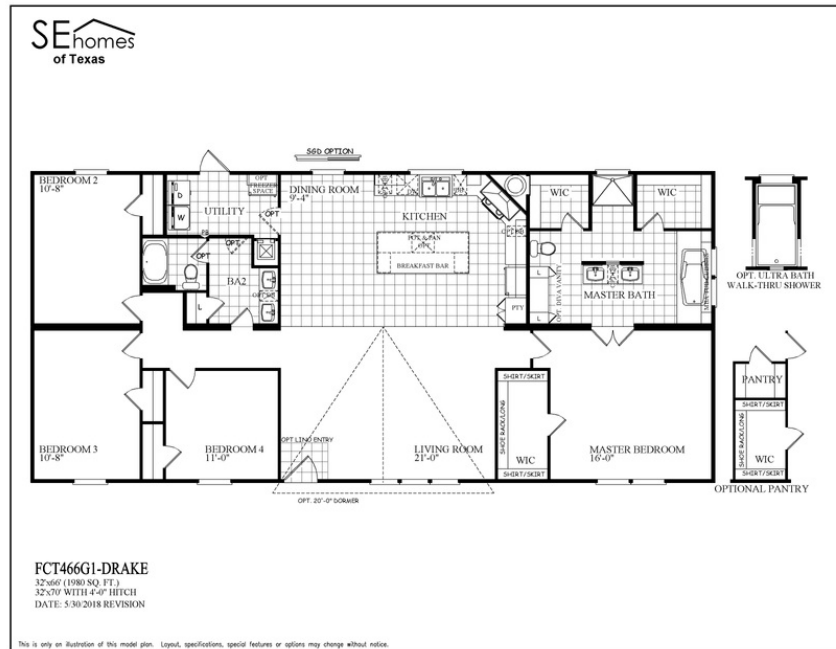

THE DRAKE Model number: 45TFC32664AH18

4 beds • 2 baths • 2112 sq.ft. • 32' width • 66' depth

Our home building facilities invest in continuous product and process improvements. Plans, dimensions, features, materials, specifications and availability are subject to change without notice or obligation. Renderings and floor plans are representative likenesses of our homes and may differ from the actual homes. We invite you to tour a Home Center near you and inspect the highest value in quality housing available or call (972) 230-8030 to speak with a Home Consultant. Copyright 2017, CMH. All rights reserved.

<https://www.claytonhomesdfw.com>

CLAYTON HOMES- DESOTO

1101 S BECKLEY AVE
DESOTO, TX 75115

Monday - Thursday: 9am - 7pm
Friday: 9am - 6pm
Saturday: 9am - 5pm
Sunday: Closed

(972) 230-8030