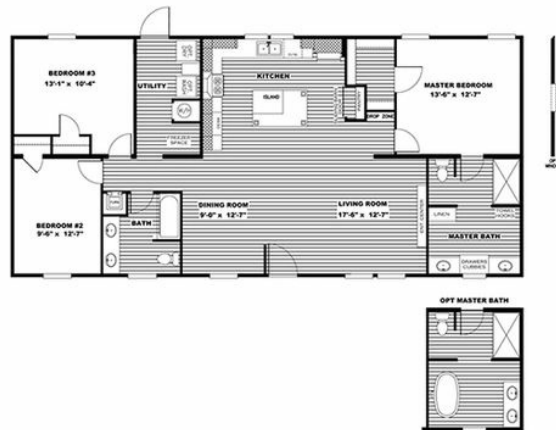

## Farmhouse

Model number: 38SLC28563EH19

**3 beds • 2 baths • 1568 sq.ft. • 28' width • 56' depth**

Our home building facilities invest in continuous product and process improvements. Plans, dimensions, features, materials, specifications and availability are subject to change without notice or obligation. Renderings and floor plans are representative likenesses of our homes and may differ from the actual homes. We invite you to tour a Home Center near you and inspect the highest value in quality housing available or call (972) 230-8030 to speak with a Home Consultant. Copyright 2017, CMH. All rights reserved.