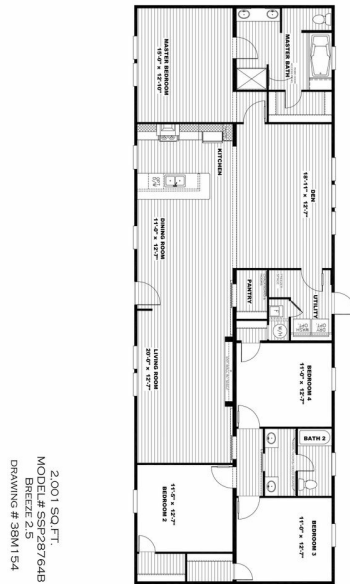

THE BREEZE 2.5

THE BREEZE 2.5 Model number: 38SSP28764BH19
4 beds • 2 baths • 2128 sq.ft. • 28' width • 76' depth

Our home building facilities invest in continuous product and process improvements. Plans, dimensions, features, materials, specifications and availability are subject to change without notice or obligation. Renderings and floor plans are representative likenesses of our homes and may differ from the actual homes. We invite you to tour a Home Center near you and inspect the highest value in quality housing available or call (972) 230-8030 to speak with a Home Consultant. Copyright 2017, CMH. All rights reserved.

THE BREEZE 2.5 Model number: 38SSP28764BH19
4 beds • 2 baths • 2128 sq.ft. • 28' width • 76' depth

Our home building facilities invest in continuous product and process improvements. Plans, dimensions, features, materials, specifications and availability are subject to change without notice or obligation. Renderings and floor plans are representative likenesses of our homes and may differ from the actual homes. We invite you to tour a Home Center near you and inspect the highest value in quality housing available or call (972) 230-8030 to speak with a Home Consultant. Copyright 2017, CMH. All rights reserved.